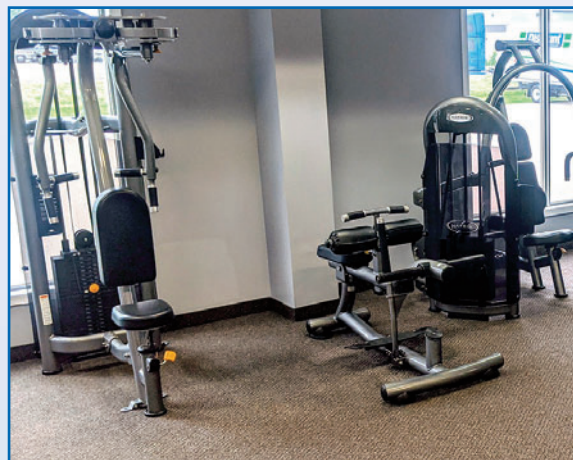

(60+) **CARDIO & STRENGTH MACHINES, DUMBBELLS,**

Note: All Equipment has been Professionally Decommissioned and Sanitized since The Gym's Closure.

SQUASH COURTS

(2) **ANDERSON COURTS** Regulation Squash Courts, Wood Flooring, Plexiglass Viewing (**Paid $100k Each**)

CARDIO EQUIPMENT

- (10) **MATRIX** Ultimate Deck Treadmills w/ Incline, Digital Display, TV Screen, Heart Rate Monitor
- (6) **MATRIX** Elliptical Machines w/ TV Screen, Heart Rate Monitor, Digital Display
- (2) **MATRIX** Stepper Machines w/ Heart Rate Monitor
- (2) **CYBEX** "The Arc" Arc Trainers w/ TV Screen & Digital Display
- (5) **MATRIX** Stationary Bikes w/ Heart Rate Monitor
- (2) **MATRIX** Recumbent Bikes w/ Heart Rate Monitor
- (9) **LIVESTRONG** LS-Series Class S Stationary Spin Bikes

STRENGTH TRAINING EQUIP.

MATRIX G3-MS50 5-Stack Multi-Station Cable Workout Including Lat Pulldown, Tricep Pushdown, Seated Row, (2) Free Motion Cable Machines, Attachments, etc.

MATRIX G3-MSFT4P Functional Trainer Machine w/ Attachments

MATRIX Supine Bench Press Machine, Plate Loaded

MATRIX Incline Bench Press Machine, Plate Loaded

MATRIX GS-S10 Chest Press Machine

MATRIX G3-S12 Pec Fly Machine

MATRIX G3-S22 Rear Delt / Pec Fly Machine

MATRIX MG-937 Chin Assist / Dip Assist Machine

MATRIX G3-S30 Lat Pulldown Machine

MATRIX G3-S31 Seated Row Machine

MATRIX G3-S52 Back Extension Machine

MATRIX MG-PL23 Incline Shoulder Press Machine, Plate Loaded

MATRIX G3-S20 Shoulder Press Machine

MATRIX MG-PL70 45-Degree Leg Press Machine, Plate Loaded

MATRIX G3-S70 Horizontal Leg Press Machine

MATRIX G3-S71 Leg Extension Machine

MATRIX G3-S72 Seated Leg Curl Machine

MATRIX MG-PL77 Seated Calf Raise Machine, Plate Loaded

CYBEX VR1 Hip Abduction / Adduction Machine

MATRIX Arm Curl Machine