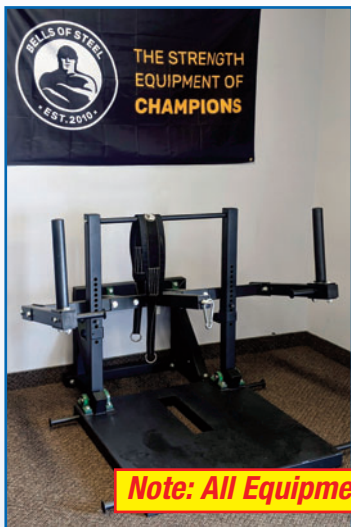

(60+) **CARDIO & STRENGTH MACHINES, DUMBBELLS,**

Note: All Equipment has been Professionally Decommissioned and Sanitized since The Gym's Closure.