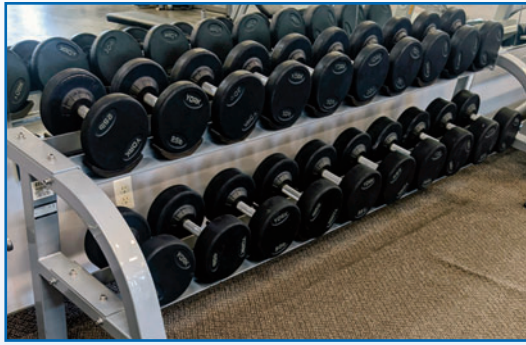

MATRIX Arm Curl Machine

MATRIX G3-S45 Seated Tricep Extension Machine

MATRIX G3-S51 Abdominal Crunch Machine

MATRIX G3-S55 Rotary Torso Machine

PLATES, RACKS, POWERLIFTING, BENCHES & MORE!

FREE WEIGHTS, RACKS, BARBELLS, PLATES, BENCHES