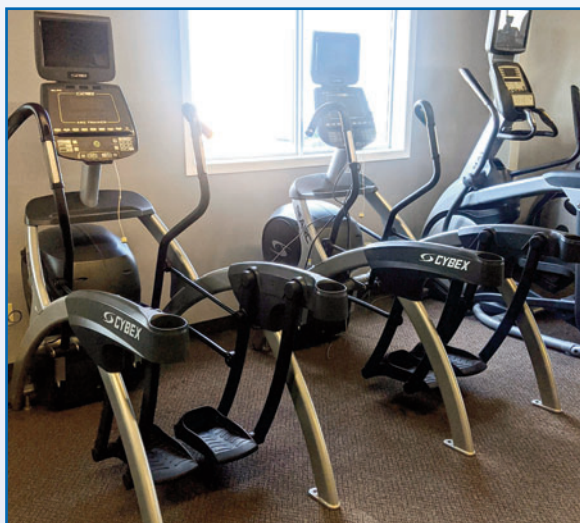

SQUASH COURTS

(2) **ANDERSON COURTS** Regulation Squash Courts, Wood Flooring, Plexiglass Viewing (**Paid $100k Each**)

CARDIO EQUIPMENT

- (10) **MATRIX** Ultimate Deck Treadmills w/ Incline, Digital Display, TV Screen, Heart Rate Monitor
- (6) **MATRIX** Elliptical Machines w/ TV Screen, Heart Rate Monitor, Digital Display
- (2) **MATRIX** Stepper Machines w/ Heart Rate Monitor
- (2) **CYBEX** "The Arc" Arc Trainers w/ TV Screen & Digital Display
- (5) **MATRIX** Stationary Bikes w/ Heart Rate Monitor
- (2) **MATRIX** Recumbent Bikes w/ Heart Rate Monitor
- (9) **LIVESTRONG** LS-Series Class S Stationary Spin Bikes

STRENGTH TRAINING EQUIP.

MATRIX G3-MS50 5-Stack Multi-Station Cable Workout Including Lat Pulldown, Tricep Pushdown, Seated Row, (2) Free Motion Cable Machines, Attachments, etc.

MATRIX G3-MSFT4P Functional Trainer Machine w/ Attachments

MATRIX Supine Bench Press Machine, Plate Loaded

MATRIX Incline Bench Press Machine, Plate Loaded

MATRIX GS-S10 Chest Press Machine

MATRIX G3-S12 Pec Fly Machine

MATRIX G3-S22 Rear Delt / Pec Fly Machine

MATRIX MG-937 Chin Assist / Dip Assist Machine

MATRIX G3-S30 Lat Pulldown Machine

MATRIX G3-S31 Seated Row Machine

MATRIX G3-S52 Back Extension Machine

MATRIX MG-PL23 Incline Shoulder Press Machine, Plate Loaded

MATRIX G3-S20 Shoulder Press Machine

MATRIX MG-PL70 45-Degree Leg Press Machine, Plate Loaded

MATRIX G3-S70 Horizontal Leg Press Machine

MATRIX G3-S71 Leg Extension Machine

MATRIX G3-S72 Seated Leg Curl Machine

MATRIX MG-PL77 Seated Calf Raise Machine, Plate Loaded

CYBEX VR1 Hip Abduction / Adduction Machine

MATRIX Arm Curl Machine

MATRIX G3-S45 Seated Tricep Extension Machine

MATRIX G3-S51 Abdominal Crunch Machine

MATRIX G3-S55 Rotary Torso Machine